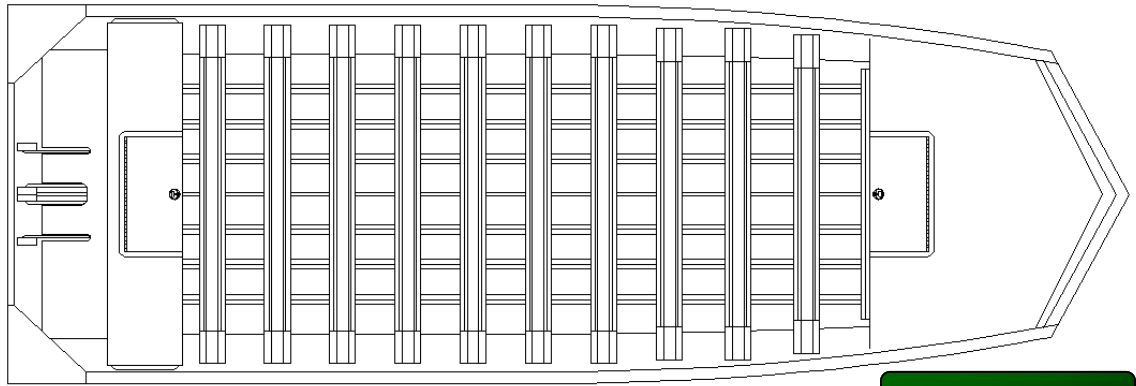

2472 C.U.B. SPECIFICATIONS	
LOA	24'
BEAM	95"
BOTTOM WIDTH	72"
SIDE DEPTH	28"
GAUGE	.125
HP RATING	COM
WEIGHT CAPACITY	COM
PERSONS CAPACITY	COM
APPROX. WEIGHT	1120 LBS
TRANSOM HEIGHT	20"

2472 C.U.B.

2472 C.U.B. STANDARD FEATURES

CONSTRUCTION

- 3° ALL-WELDED Hull
- Heavy-Duty Extruded Caprails
- Ribs Reinforced with Doublers
- NMMA Certified
- 3/16" Extruded Keel
- Double Welded Chine
- Extra Rib
- Heavy-Duty Rub Rail
- Two (2) Breaks in Side
- Double-Channel Transom
- Factory Installed Ice Runners on all Kilgores
- No Wood
- Floored Transom Area